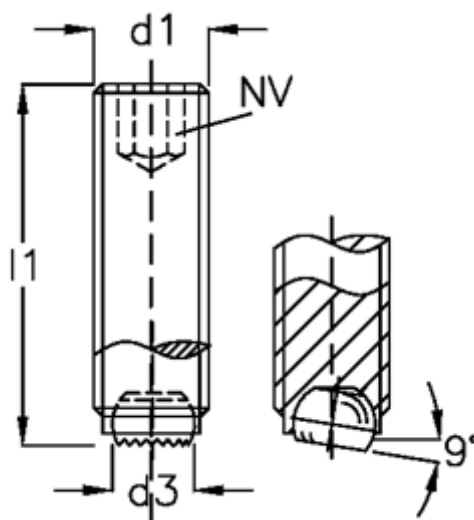

Article number: 20907638

Description: E+G Ball point screw
GN 605-M8-20-VR

Measures

| | |
|------------------|-------|
| d1 | = M8 |
| d2 | = 5.5 |
| d3 | = 4.5 |
| Internal hexagon | = 4 |
| l1 | = 20 |